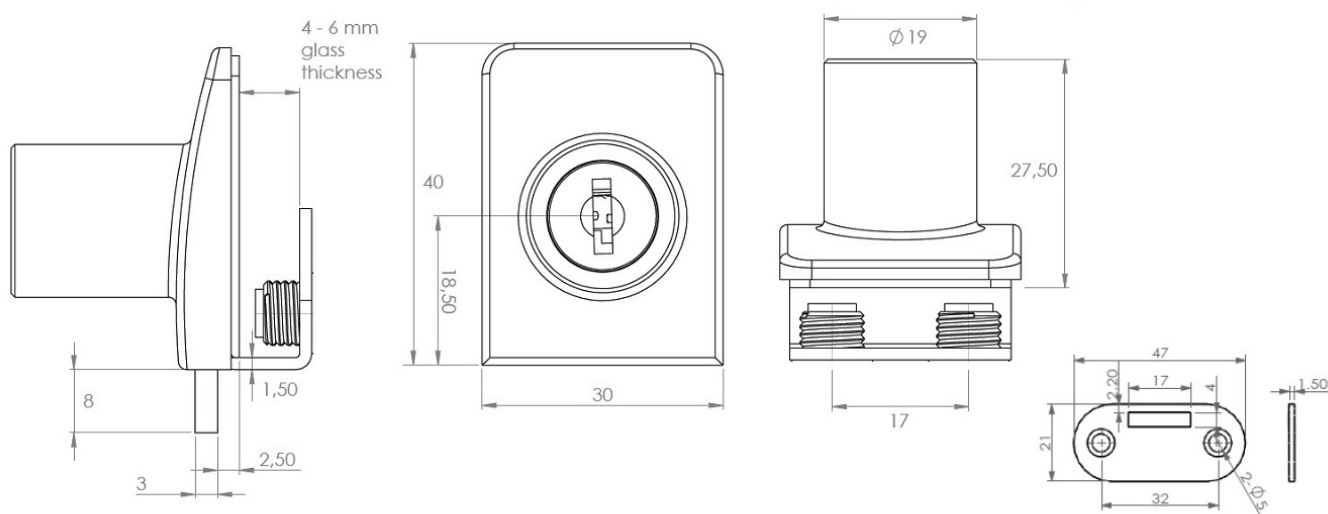

PRODUCT SHEET

Description:

Glass Door Lock "Square", F/Single Doors, MIC#J11,Alu,W/SISO Oval Metal Key, 400 KD, W/2 Zamak Screws, W/PVC Tip, 1 Flat Oval Metal Striking Plate Alu Finish, f/Glass Thick-; ness 4-6mm

Item number:

14.09.526-0

| Units | Box | Carton | HS Code | Barcode |
|-------|-----|--------|------------|--|
| Pcs. | 10 | 100 | 8301300000 |  |
| | | | | 5704866048880 |

SISO A/S

Mileparken 11
DK-2740 Skovlunde
Denmark
VAT: DK 24786013